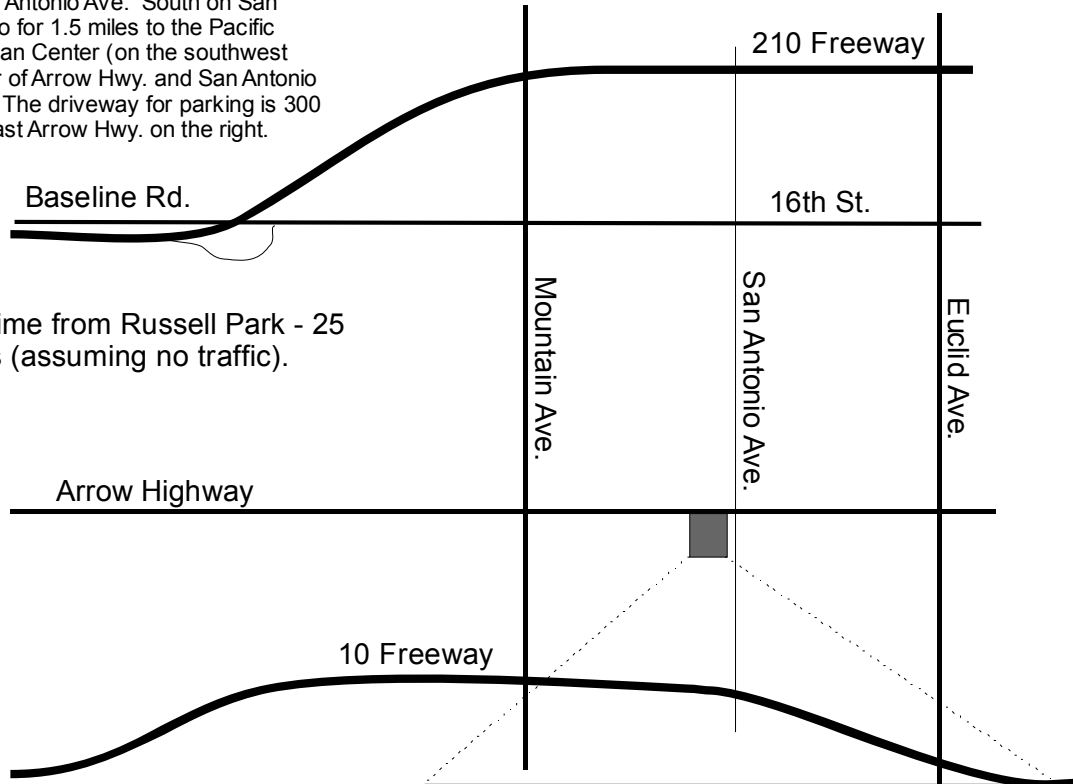

Florida St. Seminoles

Newsletter

October 21, 2008

FSU Defeats Tarheels

The Seminoles faced the second place Tarheels last Saturday and came away with an impressive 33-12 win.

Florida State started the game with a 35 yard scoring drive. However, the Tarheels came right back, returning the ensuing kickoff for a TD to tie the score at 6-6. From there on, the Seminoles took control of the game on both sides of the ball. Five different FSU players scored, led by Raymond Serrano's 13 points. Matthew Chavez, Steven Comstock and Noah Rodriguez all added TD's, while Elijah Palacio and Johnny Padilla added extra points. Quarterback Matthew Avila once again did a great job running his offense, as the Seminoles gained 204 yards on 21 carries, and average of 9.7 yards per play. Thomas Coupland and Joseph Romero led the team in blocking with 10 blocks each, followed by Joey Davis, Robert Garcia, Joseph Guerra and Patrick Bartolotti with 7 blocks apiece. Alex Alvarez and Stryker Lane recorded 6 blocks each.

**Subject to change – you will be informed*

Florida St. Seminoles

Newsletter

October 21, 2008

Directions for Upland Falcons Game

Pacific Christian Center
800 W. Arrow Highway
Upland, CA 91786

210 - Exit Baseline Rd. Proceed east 1.9 miles (Baseline turns into 16th St.) to San Antonio Ave. South on San Antonio for 1.5 miles to the Pacific Christian Center (on the southwest corner of Arrow Hwy. and San Antonio Ave.). The driveway for parking is 300 feet past Arrow Hwy. on the right.

Travel time from Russell Park - 25 minutes (assuming no traffic).

10 Freeway - Exit Mountain Ave. North 0.8 miles to Arrow Hwy. East on Arrow Hwy. for 0.5 miles to San Antonio Ave. Pacific Christian Center is on the Southwest corner of Arrow Hwy. and San Antonio Ave. Turn south on San Antonio Ave. 300 feet to driveway. Turn right into driveway for parking.