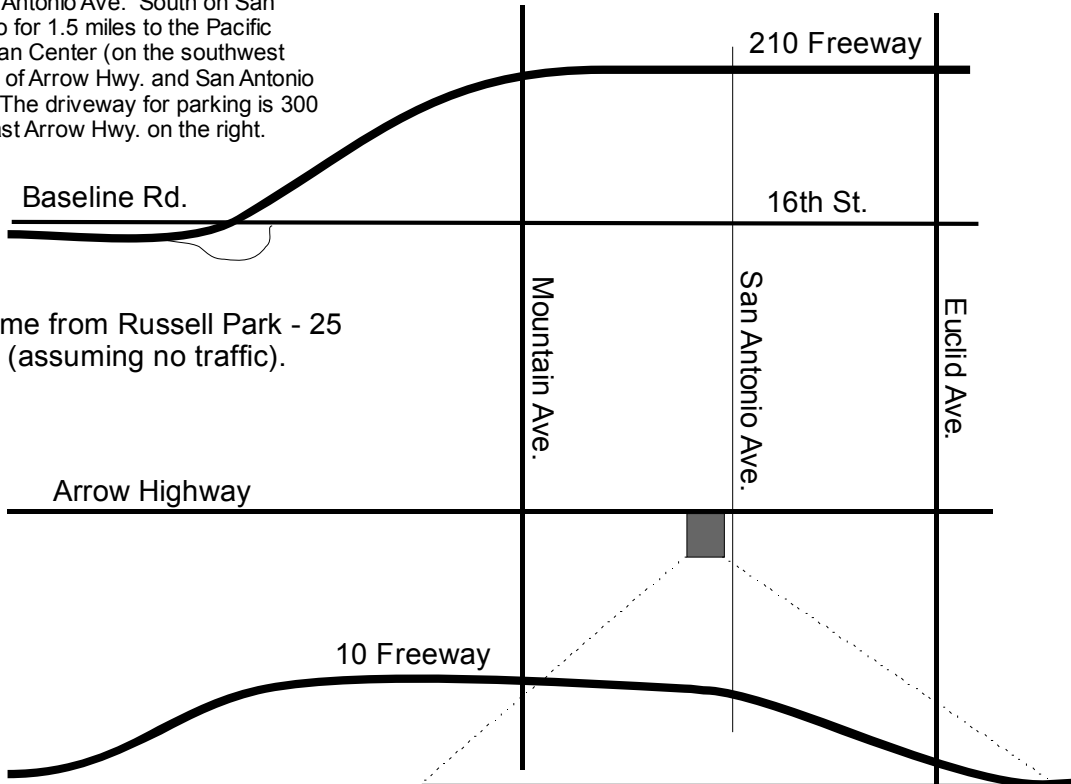

Florida St. Seminoles

Newsletter

January 8, 2009

Directions for Upland Falcons Game

Pacific Christian Center
800 W. Arrow Highway
Upland, CA 91786

210 - Exit Baseline Rd. Proceed east 1.9 miles (Baseline turns into 16th St.) to San Antonio Ave. South on San Antonio for 1.5 miles to the Pacific Christian Center (on the southwest corner of Arrow Hwy. and San Antonio Ave.). The driveway for parking is 300 feet past Arrow Hwy. on the right.

Travel time from Russell Park - 25 minutes (assuming no traffic).

10 Freeway - Exit Mountain Ave. North 0.8 miles to Arrow Hwy. East on Arrow Hwy. for 0.5 miles to San Antonio Ave. Pacific Christian Center is on the Southwest corner of Arrow Hwy. and San Antonio Ave. Turn south on San Antonio Ave. 300 feet to driveway. Turn right into driveway for parking.