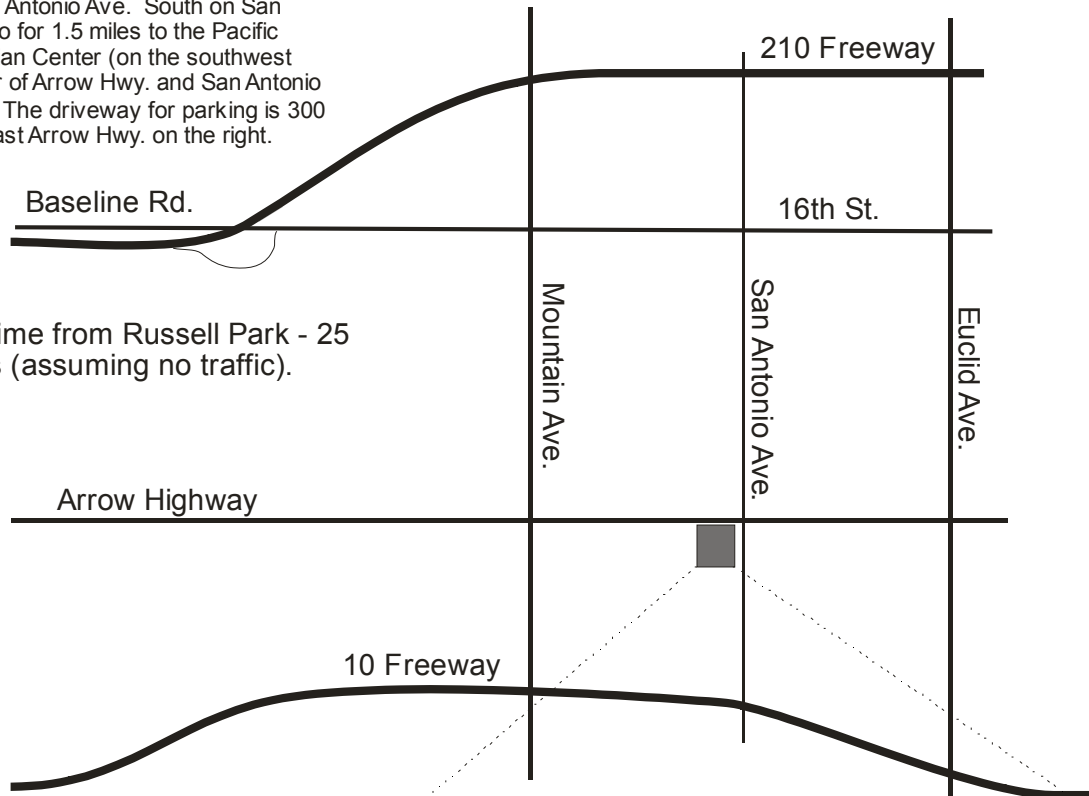

**Directions to Upland on back!
 (For AA-1 Game)**

Florida St. Seminoles

December 16, 2009

Directions for Upland Falcons Game

Pacific Christian Center
800 W. Arrow Highway
Upland, CA 91786

210 - Exit Baseline Rd. Proceed east 1.9 miles (Baseline turns into 16th St.) to San Antonio Ave. South on San Antonio for 1.5 miles to the Pacific Christian Center (on the southwest corner of Arrow Hwy. and San Antonio Ave.). The driveway for parking is 300 feet past Arrow Hwy. on the right.

Travel time from Russell Park - 25 minutes (assuming no traffic).

10 Freeway - Exit Mountain Ave. North 0.8 miles to Arrow Hwy. East on Arrow Hwy. for 0.5 miles to San Antonio Ave. Pacific Christian Center is on the Southwest corner of Arrow Hwy. and San Antonio Ave. Turn south on San Antonio Ave. 300 feet to driveway. Turn right into driveway for parking.