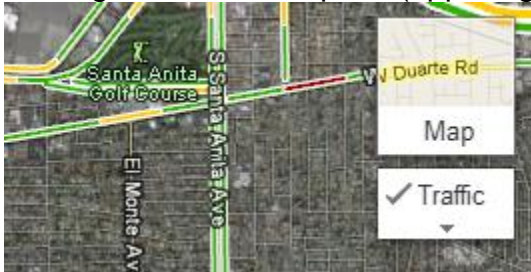

▼ Suggested routes

I-10 W	17.0 mi, 28 mins
CA-60 W	19.6 mi, 33 mins

You can select your route and it will show on the directions and on the main map.

You can also see the traffic flow along your route (and alternate routes) by clicking on the traffic option (upper right corner of map).