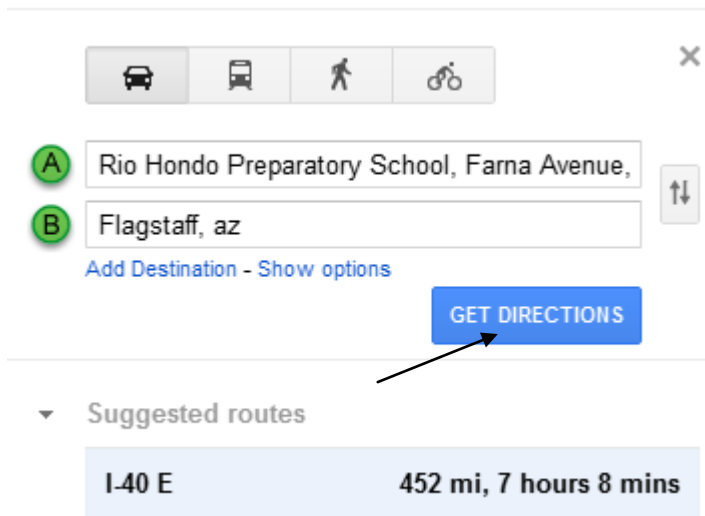

One of the best uses of internet mapping is obtaining driving directions. You can obtain directions from one city to another or from a specific address to another. Here's a sample search for directions:

1. How many miles is it from Rio Hondo Prep to Flagstaff, AZ?

Enter Google maps at **maps.google.com**

First, you must get into the Driving directions section. Click this link.

When you enter Flagstaff, AZ as your destination (only the city, not a specific street address), these services 'guess' where the center of the city is and navigate you there. In Google maps, the 'center' of Flagstaff is in the middle of nowhere (you can see it if you zoom in to your destination point).

▼ Suggested routes

I-10 W	17.0 mi, 28 mins
CA-60 W	19.6 mi, 33 mins

You can select your route and it will show on the directions and on the main map.

You can also see the traffic flow along your route (and alternate routes) by clicking on the traffic option (upper right corner of map).