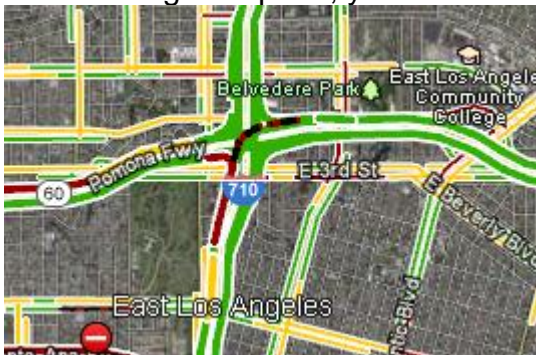

Green is regular speed, yellow is slow and red is very slow. Black is stopped.